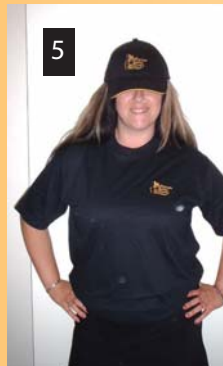

MAG official merchandise

MAG products promote MAG

All available via mail order
 Prices do not include P&P
 Tel: Anji 0870 225 8352
 or 07793 207 119
 anji@farmyardparty.com
 More products with new logo soon